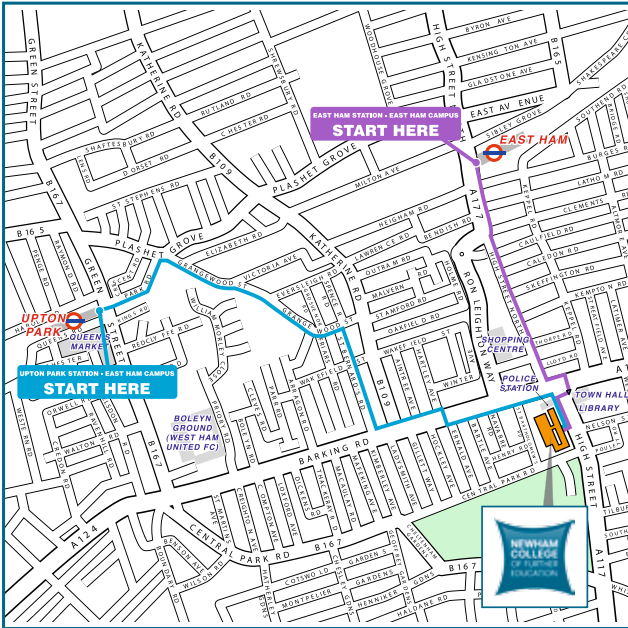

HOW TO FIND US

STRATFORD CAMPUS

Welfare Road
London E15 4HT

Underground Station:
Stratford and DLR

Buses: **25, 86, 69, 241, 276**

KEY

-  Pedestrian routes from **Stratford Station**
-  Pedestrian routes from **Maryland Station**
-  Pedestrian routes from **Plaistow Station**
-  Pedestrian routes from **West Ham Station**

EAST HAM CAMPUS

High Street South
London E6 6ER

Underground Station:
East Ham

Buses: **5, 15, 58, 101, 104, 147, 238, 300, 325**

KEY

-  Pedestrian routes from **East Ham Station**
-  Pedestrian routes from **Upton Park Station**