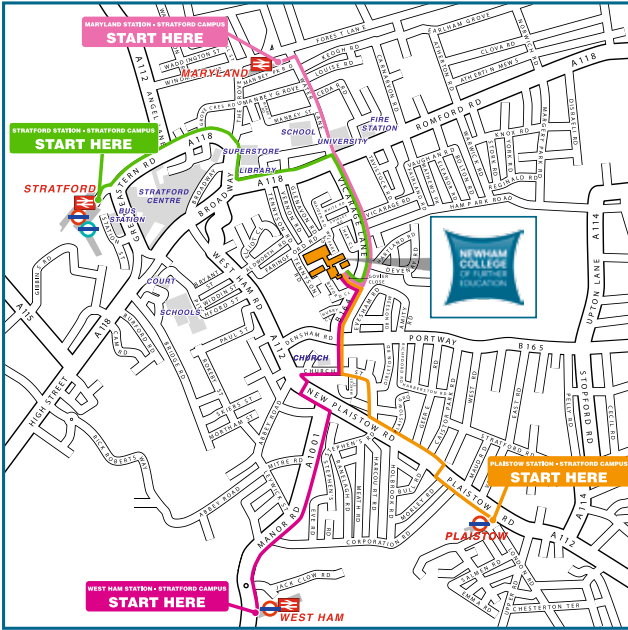

HOW TO FIND US

STRATFORD CAMPUS

Welfare Road
London E15 4HT

Underground Station:
Stratford and DLR

Buses: **25, 86, 69, 241, 276**

KEY

-  Pedestrian routes from **Stratford Station**
-  Pedestrian routes from **Maryland Station**
-  Pedestrian routes from **Plaistow Station**
-  Pedestrian routes from **West Ham Station**

EAST HAM CAMPUS

High Street South
London E6 6ER

Underground Station:
East Ham

Buses: **5, 15, 58, 101, 104, 147, 238, 300, 325**

KEY

-  Pedestrian routes from **East Ham Station**
-  Pedestrian routes from **Upton Park Station**